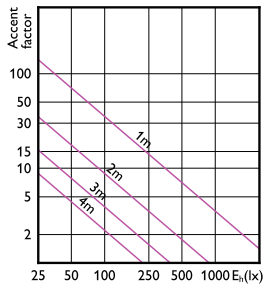

LEDspots 75W G53 AR111 927 24D