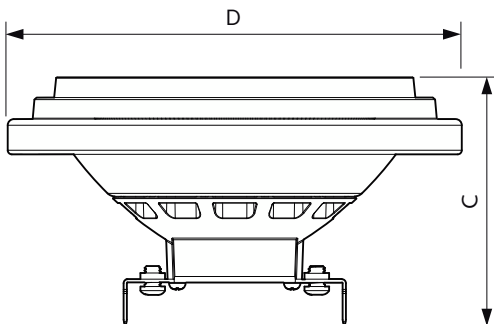

## Maatschets

| Product                                  | D      | C     |
|--|--------|-------|
| MAS LED ExpertColor 15-75W 927 AR111 24D | 111 mm | 62 mm |