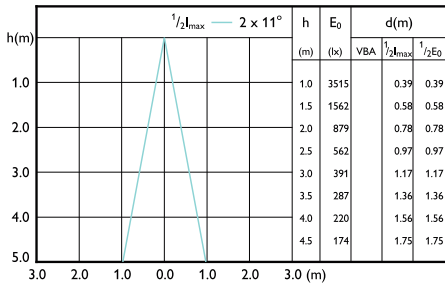

Beam Diagrams

LEDspots 75W G53 AR111 927 24D