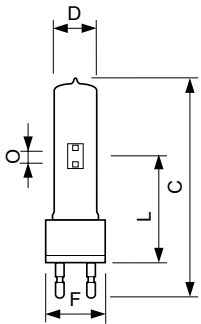

Architectural MSD

Versions

MSD 575

MSD 700

MSD 1200

Maatschets

Product	D (max)	O	L (min)	L (max)	L	C (max)	F (max)	F	F (min)
MSD	40 mm	10,0	84 mm	86 mm	85	175 mm	54 mm	53	52 mm
700.1CT/3		mm			mm			mm	

Product	D (max)	O	L (min)	L (max)	L	C (max)	F (max)	F	F (min)
MSD	42,5	14,0	84 mm	86 mm	85	183 mm	54 mm	53	52 mm
1200.1CT/3	mm	mm			mm			mm	