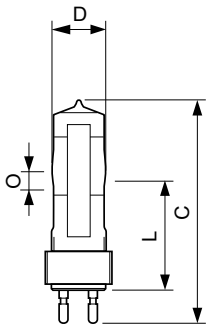

Architectural MSD

Versions

MSD 575

MSD 700

MSD 1200

Maatschets

Product	D (max)	O	L (min)	L (max)	L	C (max)	F (max)	F	F (min)
MSD	40 mm	10,0	84 mm	86 mm	85	175 mm	54 mm	53	52 mm
700.1CT/3		mm			mm			mm	

Product	D (max)	O	L (min)	L (max)	L	C (max)	F (max)	F	F (min)
MSD	42,5	14,0	84 mm	86 mm	85	183 mm	54 mm	53	52 mm
1200.1CT/3	mm	mm			mm			mm	