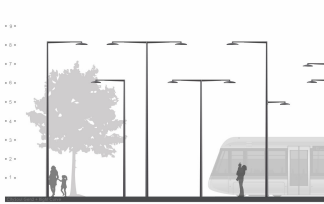

RIGHT_CURVE-DPP.jpg

Algemene informatie

Order Code	Full Product Name	CE-markering	Productfamiliecode
61269900	JRP534 MBP DGR	CE-markering	JRP534
93707500	JGP530 MBP-S 1000 76 RAL	CE-markering	-
93708200	JRP531 MBP-S 1400 76 RAL	CE-markering	-
93709900	JSP532 MBP-S 1100 76 RAL	CE-markering	-

Order Code	Full Product Name	CE-markering	Productfamiliecode
38199800	JGP530 MBP-S 1400 76 RAL	Nee	-
38202500	JGP530 MBW 500 RAL	Nee	-
38219300	JSP532 MBW 750 RAL	Nee	-