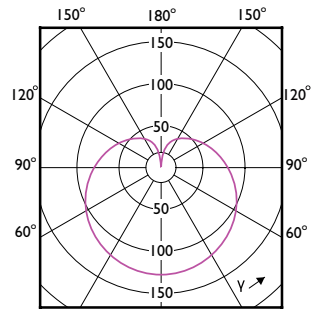

CorePro LED lampen