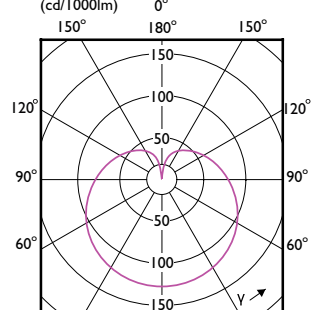

CorePro LED lampen