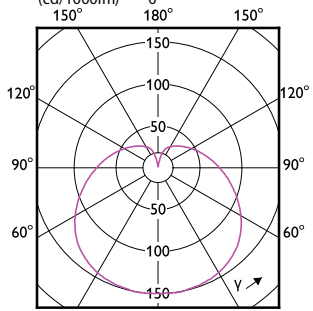

CorePro LED lampen