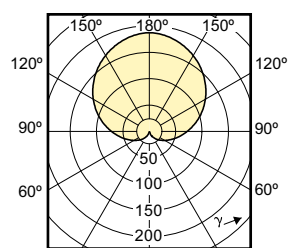

Temperatuur

Order Code	Full Product Name	T-Case Maximum (Nom)
49752400	CorePro LEDbulb ND 10.5-75W A60 E27 830	80 °C
57757800	CorePro LEDbulb ND 5.5-40W A60 E27 827	75 °C
57755400	CorePro LEDbulb ND 8-60W A60 E27 827	85 °C
57993000	CorePro LEDbulb ND 5-40W A60 E27 830	75 °C
57771400	CorePro LEDbulb ND 7.5-60W A60 E27 830	85 °C
49076100	CorePro LEDbulb ND 11-75W A60 E27 827	80 °C
49074700	CorePro LEDbulb ND 13-100W A60 E27 827	85 °C
57767700	CorePro LEDbulb ND 13-100W A60 E27 830	85 °C
81451200	CorePro LED Stick ND 9.5-68W T38 E27 830	85 °C
81453600	CorePro LED Stick ND 9.5-75W T38 E27 840	85 °C
66062800	CorePro LEDbulb D 5-40W A60 E27 927	70 °C
32956000	CorePro LEDbulb ND 5-40W A60 E27 930	80 °C
32958400	CorePro LEDbulb ND 5-40W A60 E27 940	80 °C
32960700	CorePro LEDbulb ND 7.5-60W A60 E27 930	98 °C
32962100	CorePro LEDbulb ND 7.5-60W A60 E27 940	98 °C
66064200	CorePro LEDbulb D 8.5-60W A60 E27 927	85 °C
66066600	CorePro LEDbulb D 10.5-75W A60 E27 927	90 °C
32964500	CorePro LEDbulb ND 10.5-75W A60 E27 930	88 °C
32966900	CorePro LEDbulb ND 10-75W A60 E27 940	88 °C
32968300	CorePro LEDbulb ND 13-100W A60 E27 930	95 °C
32970600	CorePro LEDbulb ND 12.5-100W A60 E27 940	95 °C