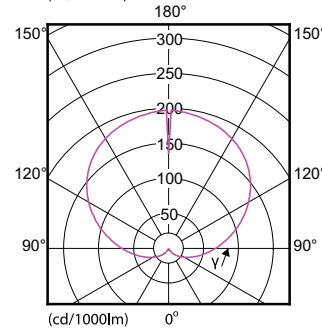

Temperatuur

Order Code	Full Product Name	T-Case Maximum (Nom)
49752400	CorePro LEDbulb ND 10.5-75W A60 E27 830	80 °C
57757800	CorePro LEDbulb ND 5.5-40W A60 E27 827	75 °C
57755400	CorePro LEDbulb ND 8-60W A60 E27 827	85 °C
57993000	CorePro LEDbulb ND 5-40W A60 E27 830	75 °C
57771400	CorePro LEDbulb ND 7.5-60W A60 E27 830	85 °C
49076100	CorePro LEDbulb ND 11-75W A60 E27 827	80 °C
49074700	CorePro LEDbulb ND 13-100W A60 E27 827	85 °C
57767700	CorePro LEDbulb ND 13-100W A60 E27 830	85 °C
81451200	CorePro LED Stick ND 9.5-68W T38 E27 830	85 °C
81453600	CorePro LED Stick ND 9.5-75W T38 E27 840	85 °C
66062800	CorePro LEDbulb D 5-40W A60 E27 927	70 °C
32956000	CorePro LEDbulb ND 5-40W A60 E27 930	80 °C
32958400	CorePro LEDbulb ND 5-40W A60 E27 940	80 °C
32960700	CorePro LEDbulb ND 7.5-60W A60 E27 930	98 °C
32962100	CorePro LEDbulb ND 7.5-60W A60 E27 940	98 °C
66064200	CorePro LEDbulb D 8.5-60W A60 E27 927	85 °C
66066600	CorePro LEDbulb D 10.5-75W A60 E27 927	90 °C
32964500	CorePro LEDbulb ND 10.5-75W A60 E27 930	88 °C
32966900	CorePro LEDbulb ND 10-75W A60 E27 940	88 °C
32968300	CorePro LEDbulb ND 13-100W A60 E27 930	95 °C
32970600	CorePro LEDbulb ND 12.5-100W A60 E27 940	95 °C