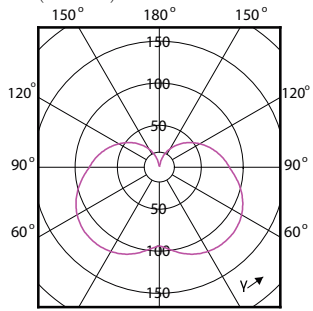

CorePro LED lampen