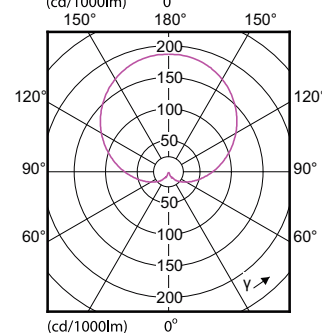

Temperatuur

Order Code	Full Product Name	T-Case Maximum (Nom)
49752400	CorePro LEDbulb ND 10.5-75W A60 E27 830	80 °C
57757800	CorePro LEDbulb ND 5.5-40W A60 E27 827	75 °C
57755400	CorePro LEDbulb ND 8-60W A60 E27 827	85 °C
57993000	CorePro LEDbulb ND 5-40W A60 E27 830	75 °C
57771400	CorePro LEDbulb ND 7.5-60W A60 E27 830	85 °C
49076100	CorePro LEDbulb ND 11-75W A60 E27 827	80 °C
49074700	CorePro LEDbulb ND 13-100W A60 E27 827	85 °C
57767700	CorePro LEDbulb ND 13-100W A60 E27 830	85 °C
81451200	CorePro LED Stick ND 9.5-68W T38 E27 830	85 °C
81453600	CorePro LED Stick ND 9.5-75W T38 E27 840	85 °C
66062800	CorePro LEDbulb D 5-40W A60 E27 927	70 °C
32956000	CorePro LEDbulb ND 5-40W A60 E27 930	80 °C
32958400	CorePro LEDbulb ND 5-40W A60 E27 940	80 °C
32960700	CorePro LEDbulb ND 7.5-60W A60 E27 930	98 °C
32962100	CorePro LEDbulb ND 7.5-60W A60 E27 940	98 °C
66064200	CorePro LEDbulb D 8.5-60W A60 E27 927	85 °C
66066600	CorePro LEDbulb D 10.5-75W A60 E27 927	90 °C
32964500	CorePro LEDbulb ND 10.5-75W A60 E27 930	88 °C
32966900	CorePro LEDbulb ND 10-75W A60 E27 940	88 °C
32968300	CorePro LEDbulb ND 13-100W A60 E27 930	95 °C
32970600	CorePro LEDbulb ND 12.5-100W A60 E27 940	95 °C