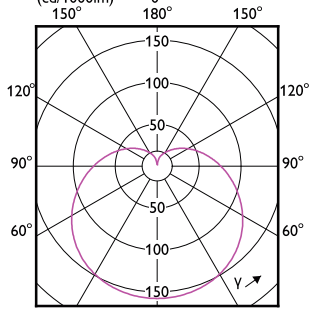

CorePro LED lampen