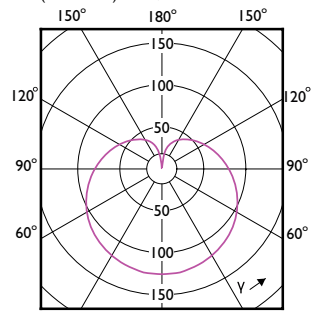

CorePro LED lampen