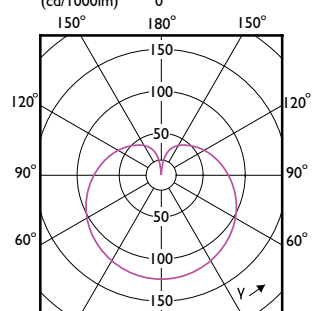

CorePro LED lampen