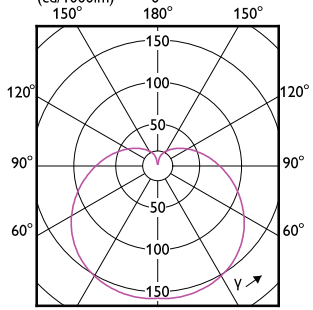

CorePro LED lampen