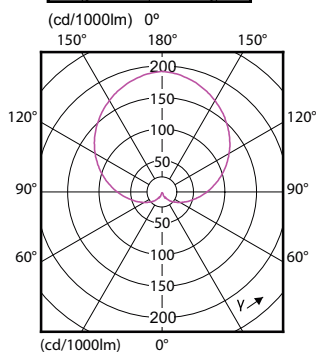

Temperatuur

Order Code	Full Product Name	T-Case Maximum (Nom)
49752400	CorePro LEDbulb ND 10.5-75W A60 E27 830	80 °C
57757800	CorePro LEDbulb ND 5.5-40W A60 E27 827	75 °C
57755400	CorePro LEDbulb ND 8-60W A60 E27 827	85 °C
57993000	CorePro LEDbulb ND 5-40W A60 E27 830	75 °C
57771400	CorePro LEDbulb ND 7.5-60W A60 E27 830	85 °C
49076100	CorePro LEDbulb ND 11-75W A60 E27 827	80 °C
49074700	CorePro LEDbulb ND 13-100W A60 E27 827	85 °C
57767700	CorePro LEDbulb ND 13-100W A60 E27 830	85 °C
81451200	CorePro LED Stick ND 9.5-68W T38 E27 830	85 °C
81453600	CorePro LED Stick ND 9.5-75W T38 E27 840	85 °C
66062800	CorePro LEDbulb D 5-40W A60 E27 927	70 °C
32956000	CorePro LEDbulb ND 5-40W A60 E27 930	80 °C
32958400	CorePro LEDbulb ND 5-40W A60 E27 940	80 °C
32960700	CorePro LEDbulb ND 7.5-60W A60 E27 930	98 °C
32962100	CorePro LEDbulb ND 7.5-60W A60 E27 940	98 °C
66064200	CorePro LEDbulb D 8.5-60W A60 E27 927	85 °C
66066600	CorePro LEDbulb D 10.5-75W A60 E27 927	90 °C
32964500	CorePro LEDbulb ND 10.5-75W A60 E27 930	88 °C
32966900	CorePro LEDbulb ND 10-75W A60 E27 940	88 °C
32968300	CorePro LEDbulb ND 13-100W A60 E27 930	95 °C
32970600	CorePro LEDbulb ND 12.5-100W A60 E27 940	95 °C