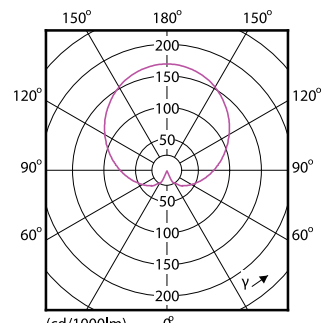

Temperatuur

Order Code	Full Product Name	T-Case Maximum (Nom)
49752400	CorePro LEDbulb ND 10.5-75W A60 E27 830	80 °C
57757800	CorePro LEDbulb ND 5.5-40W A60 E27 827	75 °C
57755400	CorePro LEDbulb ND 8-60W A60 E27 827	85 °C
57993000	CorePro LEDbulb ND 5-40W A60 E27 830	75 °C
57771400	CorePro LEDbulb ND 7.5-60W A60 E27 830	85 °C
49076100	CorePro LEDbulb ND 11-75W A60 E27 827	80 °C
49074700	CorePro LEDbulb ND 13-100W A60 E27 827	85 °C
57767700	CorePro LEDbulb ND 13-100W A60 E27 830	85 °C
81451200	CorePro LED Stick ND 9.5-68W T38 E27 830	85 °C
81453600	CorePro LED Stick ND 9.5-75W T38 E27 840	85 °C
66062800	CorePro LEDbulb D 5-40W A60 E27 927	70 °C
32956000	CorePro LEDbulb ND 5-40W A60 E27 930	80 °C
32958400	CorePro LEDbulb ND 5-40W A60 E27 940	80 °C
32960700	CorePro LEDbulb ND 7.5-60W A60 E27 930	98 °C
32962100	CorePro LEDbulb ND 7.5-60W A60 E27 940	98 °C
66064200	CorePro LEDbulb D 8.5-60W A60 E27 927	85 °C
66066600	CorePro LEDbulb D 10.5-75W A60 E27 927	90 °C
32964500	CorePro LEDbulb ND 10.5-75W A60 E27 930	88 °C
32966900	CorePro LEDbulb ND 10-75W A60 E27 940	88 °C
32968300	CorePro LEDbulb ND 13-100W A60 E27 930	95 °C
32970600	CorePro LEDbulb ND 12.5-100W A60 E27 940	95 °C