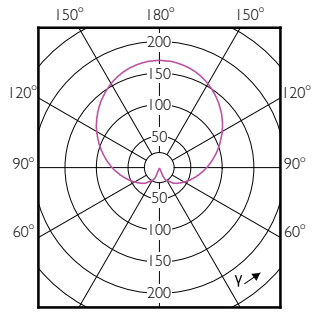

CorePro LED lampen