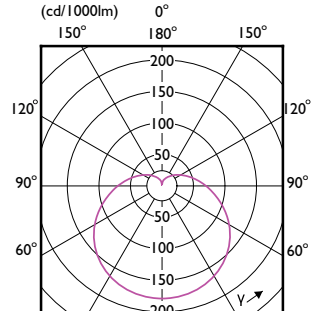

CorePro LED lampen