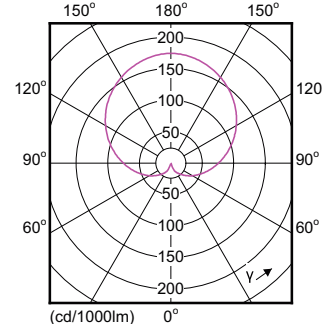

Temperatuur

Order Code	Full Product Name	T-Case Maximum (Nom)
49752400	CorePro LEDbulb ND 10.5-75W A60 E27 830	80 °C
57757800	CorePro LEDbulb ND 5.5-40W A60 E27 827	75 °C
57755400	CorePro LEDbulb ND 8-60W A60 E27 827	85 °C
57993000	CorePro LEDbulb ND 5-40W A60 E27 830	75 °C
57771400	CorePro LEDbulb ND 7.5-60W A60 E27 830	85 °C
49076100	CorePro LEDbulb ND 11-75W A60 E27 827	80 °C
49074700	CorePro LEDbulb ND 13-100W A60 E27 827	85 °C
57767700	CorePro LEDbulb ND 13-100W A60 E27 830	85 °C
81451200	CorePro LED Stick ND 9.5-68W T38 E27 830	85 °C
81453600	CorePro LED Stick ND 9.5-75W T38 E27 840	85 °C
66062800	CorePro LEDbulb D 5-40W A60 E27 927	70 °C
32956000	CorePro LEDbulb ND 5-40W A60 E27 930	80 °C
32958400	CorePro LEDbulb ND 5-40W A60 E27 940	80 °C
32960700	CorePro LEDbulb ND 7.5-60W A60 E27 930	98 °C
32962100	CorePro LEDbulb ND 7.5-60W A60 E27 940	98 °C
66064200	CorePro LEDbulb D 8.5-60W A60 E27 927	85 °C
66066600	CorePro LEDbulb D 10.5-75W A60 E27 927	90 °C
32964500	CorePro LEDbulb ND 10.5-75W A60 E27 930	88 °C
32966900	CorePro LEDbulb ND 10-75W A60 E27 940	88 °C
32968300	CorePro LEDbulb ND 13-100W A60 E27 930	95 °C
32970600	CorePro LEDbulb ND 12.5-100W A60 E27 940	95 °C