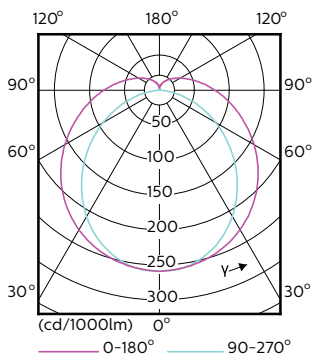

Order Code	Full Product Name	Beam Angle (Nom)	Kleurcode	Correlated Color Temperature (Nom)	Luminous Flux (Nom)
74955200	Master LEDtube HF 1200mm HO 26W 865 T5 OE	200 °	865	6500 K	3900 lm
74957600	Master LEDtube HF 1500mm HO 26W 830 T5 OE	200 °	830	3000 K	3700 lm
74959000	Master LEDtube HF 1500mm HO 26W 840 T5 OE	200 °	840	4000 K	3900 lm
74961300	Master LEDtube HF 1500mm HO 26W 865 T5 OE	200 °	865	6500 K	3900 lm

Temperatuur

Order Code	Full Product Name	T-Case Maximum (Nom)
70599500	Master LEDtube HF 1500mm UO 36W 830 T5	75 °C
70603900	Master LEDtube HF 1500mm UO 36W 840 T5	75 °C
70605300	Master LEDtube HF 1500mm UO 36W 865 T5	75 °C
74323200	Master LEDtube HF 600mm HE 8W 830 T5	65 °C
74325600	Master LEDtube HF 600mm HE 8W 840 T5	65 °C
74327000	Master LEDtube HF 600mm HE 8W 865 T5	65 °C
74329400	Master LEDtube HF 1200mm HE 16.5W 830 T5	65 °C
74331700	Master LEDtube HF 1200mm HE 16.5W 840 T5	65 °C
74333100	Master LEDtube HF 1200mm HE 16.5W 865 T5	65 °C
74335500	Master LEDtube HF 1500mm HE 20W 830 T5	65 °C
74337900	Master LEDtube HF 1500mm HE 20W 840 T5	65 °C
74339300	Master LEDtube HF 1500mm HE 20W 865 T5	65 °C
74951400	Master LEDtube HF 1200mm HO 26W 830 T5 OE	55 °C
74953800	Master LEDtube HF 1200mm HO 26W 840 T5 OE	55 °C
74955200	Master LEDtube HF 1200mm HO 26W 865 T5 OE	55 °C
74957600	Master LEDtube HF 1500mm HO 26W 830 T5 OE	50 °C
74959000	Master LEDtube HF 1500mm HO 26W 840 T5 OE	50 °C
74961300	Master LEDtube HF 1500mm HO 26W 865 T5 OE	50 °C