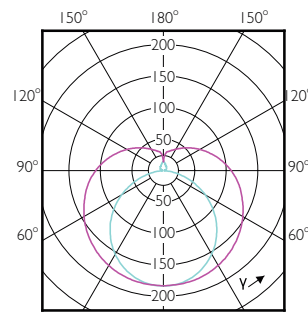

Order Code	Full Product Name	Beam Angle (Nom)	Kleurcode	Correlated Color Temperature (Nom)	Luminous Flux (Nom)
74955200	Master LEDtube HF 1200mm HO 26W 865 T5 OE	200 °	865	6500 K	3900 lm
74957600	Master LEDtube HF 1500mm HO 26W 830 T5 OE	200 °	830	3000 K	3700 lm
74959000	Master LEDtube HF 1500mm HO 26W 840 T5 OE	200 °	840	4000 K	3900 lm
74961300	Master LEDtube HF 1500mm HO 26W 865 T5 OE	200 °	865	6500 K	3900 lm

Temperatuur

Order Code	Full Product Name	T-Case Maximum (Nom)
70599500	Master LEDtube HF 1500mm UO 36W 830 T5	75 °C
70603900	Master LEDtube HF 1500mm UO 36W 840 T5	75 °C
70605300	Master LEDtube HF 1500mm UO 36W 865 T5	75 °C
74323200	Master LEDtube HF 600mm HE 8W 830 T5	65 °C
74325600	Master LEDtube HF 600mm HE 8W 840 T5	65 °C
74327000	Master LEDtube HF 600mm HE 8W 865 T5	65 °C
74329400	Master LEDtube HF 1200mm HE 16.5W 830 T5	65 °C
74331700	Master LEDtube HF 1200mm HE 16.5W 840 T5	65 °C
74333100	Master LEDtube HF 1200mm HE 16.5W 865 T5	65 °C
74335500	Master LEDtube HF 1500mm HE 20W 830 T5	65 °C
74337900	Master LEDtube HF 1500mm HE 20W 840 T5	65 °C
74339300	Master LEDtube HF 1500mm HE 20W 865 T5	65 °C
74951400	Master LEDtube HF 1200mm HO 26W 830 T5 OE	55 °C
74953800	Master LEDtube HF 1200mm HO 26W 840 T5 OE	55 °C
74955200	Master LEDtube HF 1200mm HO 26W 865 T5 OE	55 °C
74957600	Master LEDtube HF 1500mm HO 26W 830 T5 OE	50 °C
74959000	Master LEDtube HF 1500mm HO 26W 840 T5 OE	50 °C
74961300	Master LEDtube HF 1500mm HO 26W 865 T5 OE	50 °C