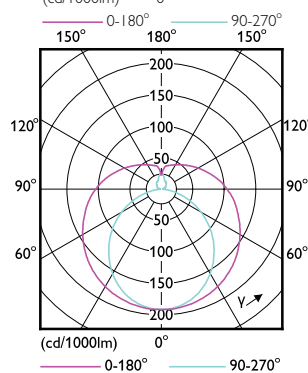

Order Code	Full Product Name	Beam Angle (Nom)	Kleurcode	Correlated Color Temperature (Nom)	Luminous Flux (Nom)
74955200	Master LEDtube HF 1200mm HO 26W 865 T5 OE	200 °	865	6500 K	3900 lm
74957600	Master LEDtube HF 1500mm HO 26W 830 T5 OE	200 °	830	3000 K	3700 lm
74959000	Master LEDtube HF 1500mm HO 26W 840 T5 OE	200 °	840	4000 K	3900 lm
74961300	Master LEDtube HF 1500mm HO 26W 865 T5 OE	200 °	865	6500 K	3900 lm

Temperatuur

Order Code	Full Product Name	T-Case Maximum (Nom)
70599500	Master LEDtube HF 1500mm UO 36W 830 T5	75 °C
70603900	Master LEDtube HF 1500mm UO 36W 840 T5	75 °C
70605300	Master LEDtube HF 1500mm UO 36W 865 T5	75 °C
74323200	Master LEDtube HF 600mm HE 8W 830 T5	65 °C
74325600	Master LEDtube HF 600mm HE 8W 840 T5	65 °C
74327000	Master LEDtube HF 600mm HE 8W 865 T5	65 °C
74329400	Master LEDtube HF 1200mm HE 16.5W 830 T5	65 °C
74331700	Master LEDtube HF 1200mm HE 16.5W 840 T5	65 °C
74333100	Master LEDtube HF 1200mm HE 16.5W 865 T5	65 °C
74335500	Master LEDtube HF 1500mm HE 20W 830 T5	65 °C
74337900	Master LEDtube HF 1500mm HE 20W 840 T5	65 °C
74339300	Master LEDtube HF 1500mm HE 20W 865 T5	65 °C
74951400	Master LEDtube HF 1200mm HO 26W 830 T5 OE	55 °C
74953800	Master LEDtube HF 1200mm HO 26W 840 T5 OE	55 °C
74955200	Master LEDtube HF 1200mm HO 26W 865 T5 OE	55 °C
74957600	Master LEDtube HF 1500mm HO 26W 830 T5 OE	50 °C
74959000	Master LEDtube HF 1500mm HO 26W 840 T5 OE	50 °C
74961300	Master LEDtube HF 1500mm HO 26W 865 T5 OE	50 °C