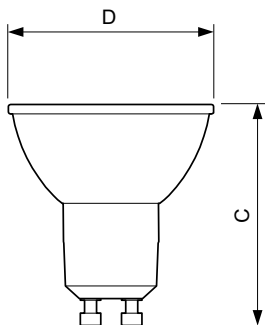

## Schéma dimensionnel

Product	D	C
MASTER LED ExpertColor 3.9-35W GU10 927 25D	50 mm	54 mm
MASTER LED ExpertColor 3.9-35W GU10 930 25D	50 mm	54 mm
MASTER LED ExpertColor 3.9-35W GU10 940 25D	50 mm	54 mm
MASTER LED ExpertColor 3.9-35W GU10 927 36D	50 mm	54 mm
MASTER LED ExpertColor 3.9-35W GU10 930 36D	50 mm	54 mm
MASTER LED ExpertColor 3.9-35W GU10 940 36D	50 mm	54 mm
MASTER LED ExpertColor 5.5-50W GU10 927 25D	50 mm	54 mm
MASTER LED ExpertColor 5.5-50W GU10 930 25D	50 mm	54 mm
MASTER LED ExpertColor 5.5-50W GU10 927 36D	50 mm	54 mm
MASTER LED ExpertColor 5.5-50W GU10 940 25D	50 mm	54 mm
MASTER LED ExpertColor 5.5-50W GU10 930 36D	50 mm	54 mm
MASTER LED ExpertColor 5.5-50W GU10 940 36D	50 mm	54 mm