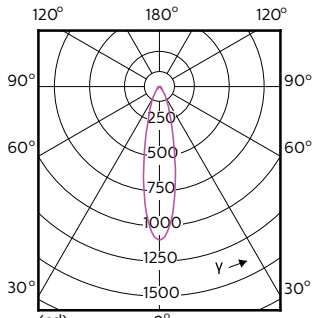

MASTER LEDspot ExpertColor MV