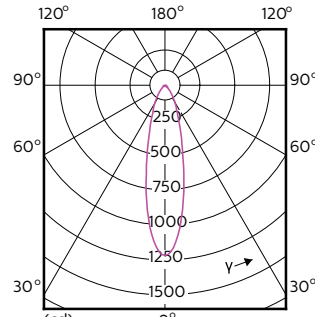

MASTER LEDspot ExpertColor MV