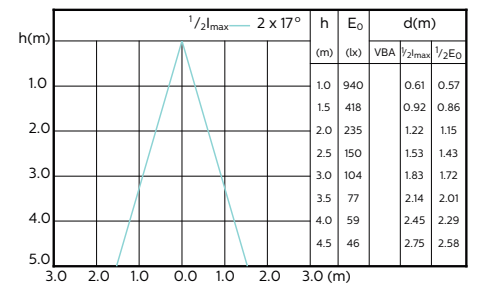

MASTER LEDspot ExpertColor MV 50W GU10
940 36D