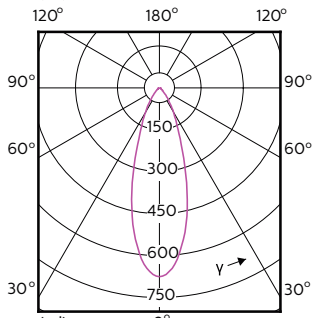

MASTER LEDspot ExpertColor MV