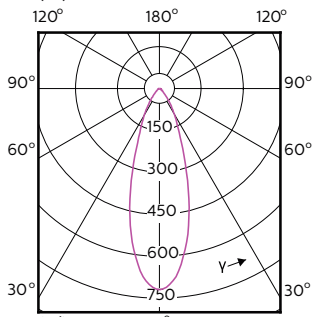

MASTER LEDspot ExpertColor MV