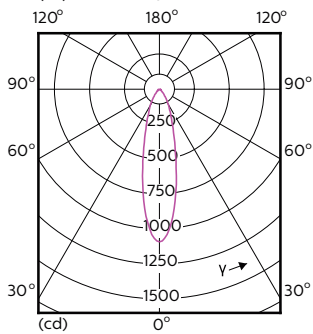

MASTER LEDspot ExpertColor MV