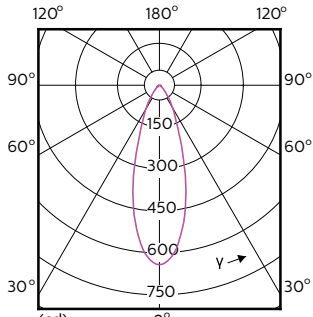

MASTER LEDspot ExpertColor MV