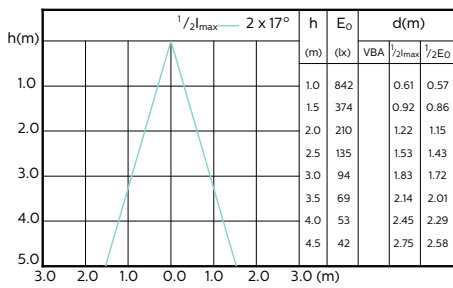

## Beam Diagrams

MASTER LEDspot ExpertColor MV 50W GU10  
927 25D

MASTER LEDspot ExpertColor MV 50W GU10  
930 25D

MASTER LEDspot ExpertColor MV 50W GU10  
940 25D

MASTER LEDspot ExpertColor MV 50W GU10  
927 36D