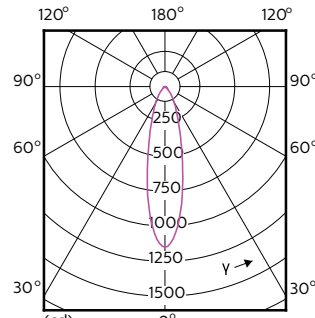

MASTER LEDspot ExpertColor MV