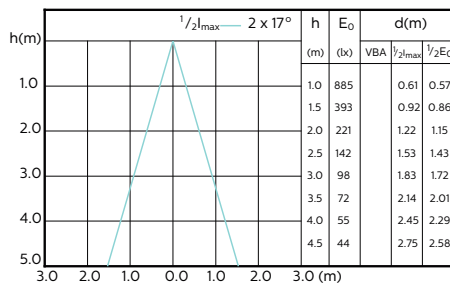

## Beam Diagrams

MASTER LEDspot ExpertColor MV 50W GU10  
927 25D

MASTER LEDspot ExpertColor MV 50W GU10  
930 25D

MASTER LEDspot ExpertColor MV 50W GU10  
940 25D

MASTER LEDspot ExpertColor MV 50W GU10  
927 36D