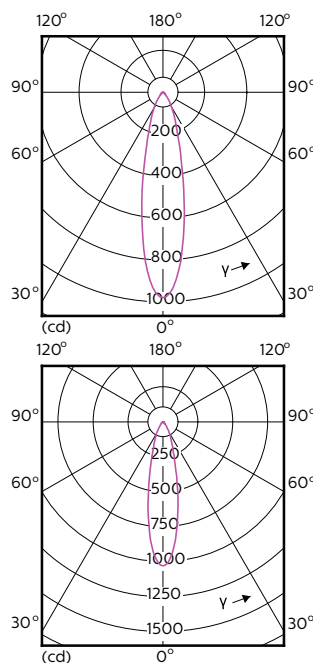

## Photométries et Colorimétries (1/2)

# MASTER LEDspot ExpertColor MV

Order Code	Full Product Name	Angle d'émission du faisceau (nom.)	Code couleur	Température de couleur proximale (nom.)	Flux lumineux (nom.)
70749400	MASTER LED ExpertColor 3.9-35W GU10 927 25D	25°	927	2700 K	265 lm
70751700	MASTER LED ExpertColor 3.9-35W GU10 930 25D	25°	930	3000 K	280 lm
70753100	MASTER LED ExpertColor 3.9-35W GU10 940 25D	25°	940	4000 K	300 lm
70755500	MASTER LED ExpertColor 3.9-35W GU10 927 36D	36°	927	2700 K	265 lm
70757900	MASTER LED ExpertColor 3.9-35W GU10 930 36D	36°	930	3000 K	280 lm
70759300	MASTER LED ExpertColor 3.9-35W GU10 940 36D	36°	940	4000 K	300 lm
70761600	MASTER LED ExpertColor 5.5-50W GU10 927 25D	25°	927	2700 K	355 lm

# MASTER LEDspot ExpertColor MV

120°

180°

(cd) 0° 120° 180° 120°

(cd) 0° 120° 180° 120°