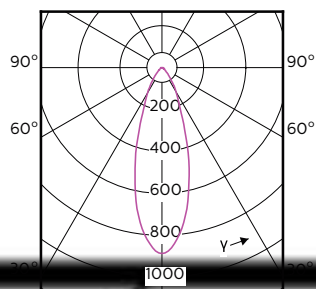

## Photométries et Colorimétries (2/2)

Order Code	Full Product Name	Intensité lumineuse (nom.)
70749400	MASTER LED ExpertColor 3.9-35W GU10 927 25D	700 cd
70751700	MASTER LED ExpertColor 3.9-35W GU10 930 25D	750 cd
70753100	MASTER LED ExpertColor 3.9-35W GU10 940 25D	800 cd
70755500	MASTER LED ExpertColor 3.9-35W GU10 927 36D	540 cd
70757900	MASTER LED ExpertColor 3.9-35W GU10 930 36D	560 cd
70759300	MASTER LED ExpertColor 3.9-35W GU10 940 36D	600 cd
70761600	MASTER LED ExpertColor 5.5-50W GU10 927 25D	1000 cd
70763000	MASTER LED ExpertColor 5.5-50W GU10 930 25D	1000 cd
70765400	MASTER LED ExpertColor 5.5-50W GU10 940 25D	1050 cd
70767800	MASTER LED ExpertColor 5.5-50W GU10 927 36D	800 cd
70769200	MASTER LED ExpertColor 5.5-50W GU10 930 36D	800 cd
70771500	MASTER LED ExpertColor 5.5-50W GU10 940 36D	800 cd

# MASTER LEDspot ExpertColor MV

120°

180°

(cd) 0° 120° 180° 120°

(cd) 0° 120° 180° 120°