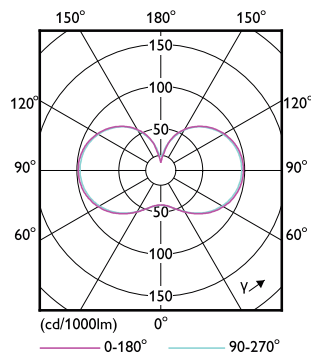

Order Code	Full Product Name	Luminous Flux (Rated) (Nom)
75035000	TForce Core LED HPL 26W E27 840 FR	4000 lm
29927600	TForce Core LED HPL 36W E27 830 FR	-
29929000	TForce Core LED HPL 36W E27 840 FR	-
29931300	TForce Core LED HPL 36W E40 830 FR	-
29933700	TForce Core LED HPL 36W E40 840 FR	-

Mechanische eigenschappen en Behuizing

Order Code	Full Product Name	Lampvorm
75025100	TForce Core LED HPL 13W E27 830 FR	ED75
75027500	TForce Core LED HPL 13W E27 840 FR	ED75
75029900	TForce Core LED HPL 18W E27 830 FR	ED75
75031200	TForce Core LED HPL 18W E27 840 FR	ED75
75033600	TForce Core LED HPL 26W E27 830 FR	ED90

Order Code	Full Product Name	Lampvorm
75035000	TForce Core LED HPL 26W E27 840 FR	ED90
29927600	TForce Core LED HPL 36W E27 830 FR	ED90
29929000	TForce Core LED HPL 36W E27 840 FR	ED90
29931300	TForce Core LED HPL 36W E40 830 FR	ED90
29933700	TForce Core LED HPL 36W E40 840 FR	ED90

Temperatuur

Order Code	Full Product Name	T-Case Maximum (Nom)
75025100	TForce Core LED HPL 13W E27 830 FR	62 °C
75027500	TForce Core LED HPL 13W E27 840 FR	62 °C
75029900	TForce Core LED HPL 18W E27 830 FR	70 °C
75031200	TForce Core LED HPL 18W E27 840 FR	70 °C
75033600	TForce Core LED HPL 26W E27 830 FR	74 °C
75035000	TForce Core LED HPL 26W E27 840 FR	74 °C
29927600	TForce Core LED HPL 36W E27 830 FR	60 °C
29929000	TForce Core LED HPL 36W E27 840 FR	60 °C
29931300	TForce Core LED HPL 36W E40 830 FR	60 °C
29933700	TForce Core LED HPL 36W E40 840 FR	60 °C