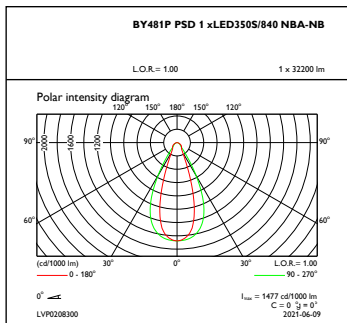

OFPC1_BY481PPSD1xLED350S840NBA-NB