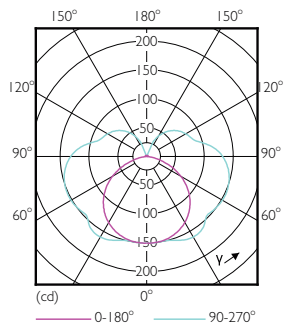

CorePro LEDlinear MV 60W R7S 840 Linear

CorePro LEDlinear MV 60W R7S 840 Linear