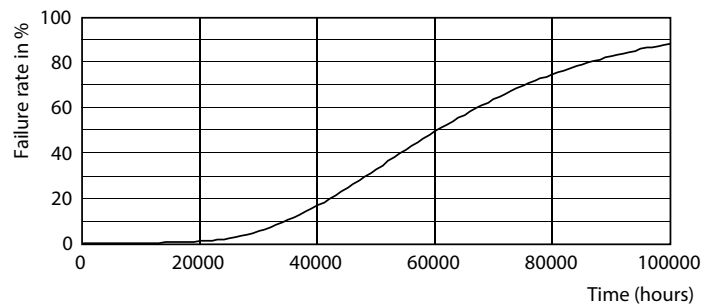

LEDtube MAS SLR 8W 60K FailureRate-LED

LEDtube_60K