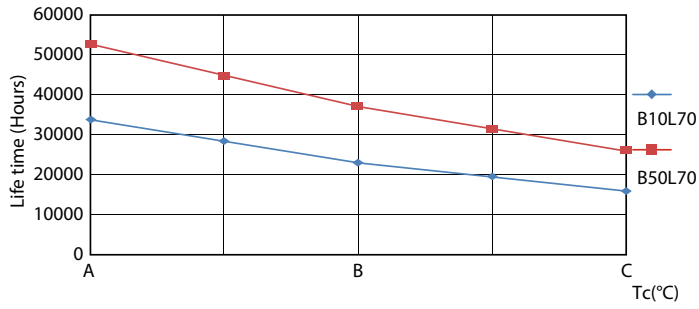

MASTER LEDtube Mains T5

Levensduur

LEDtube 50K LifetimeVsTc-LED