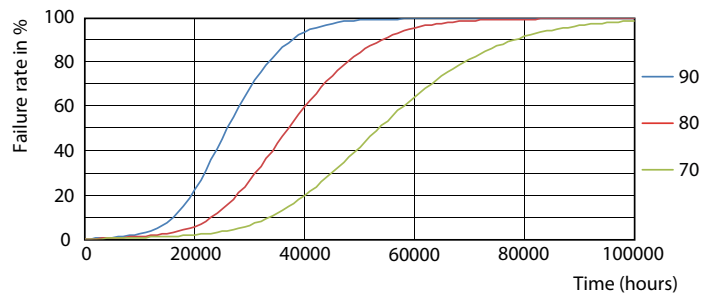

LEDtube MAS 1 26W 50K LifetimeVsTc-LED