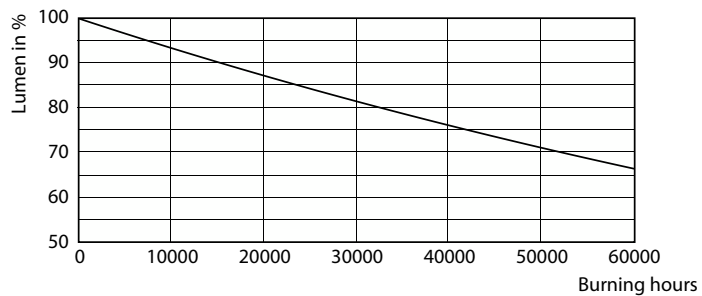

MASTER LEDtube Mains T5

Levensduur

Lumen Maintenance Diagram