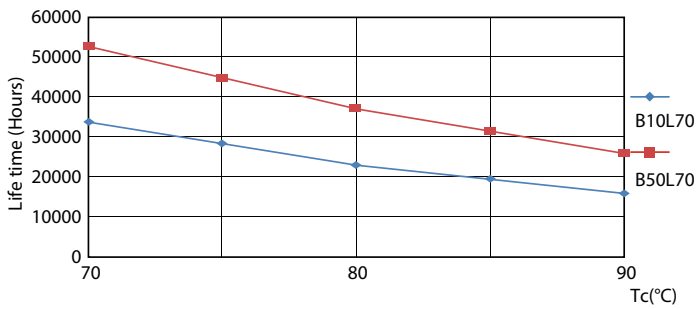

LEDtube MAS 1 26W 50K LifetimeVsTc-LED