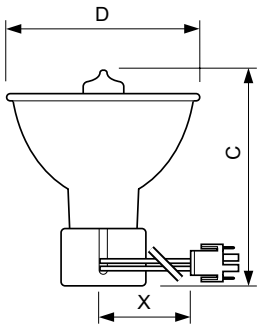

Focusline CDM-SA/R

Versions

CDM-SA/R 150W

Maatschets

Product	D (max)	X	C (max)
CDM-SA/R 150W/942 UNP/1	95,3 mm	280 mm	106 mm