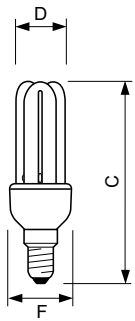

## Versions

8W E27 Erp NG

11W E27 Erp NG

14W E27 Erp NG

18W E27 Erp NG

23W E27 Erp NG

8W E14 Erp NG

11W E14 Erp NG

Maatschets

Product

GENIE 8W WW E14 220-240V 1PF/6

GENIE 11W WW E14 220-240V 1PF/6

Product

Product	D (max)	C (max)	F (max)
GENIE 14W WW E27 220-240V 1PF/6	35,0 mm	127 mm	44,5 mm
GENIE 11W WW E27 220-240V 1PF/6	35,0 mm	115 mm	44,5 mm