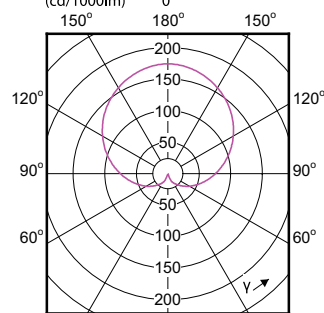

CorePro LEDbulb

Order Code	Full Product Name	Température maximale du boîtier (nom.)
49752400	CorePro LEDbulb ND 10.5-75W A60 E27 830	80 °C
57757800	CorePro LEDbulb ND 5.5-40W A60 E27 827	75 °C
57755400	CorePro LEDbulb ND 8-60W A60 E27 827	85 °C
57993000	CorePro LEDbulb ND 5-40W A60 E27 830	75 °C
57771400	CorePro LEDbulb ND 7.5-60W A60 E27 830	85 °C
49076100	CorePro LEDbulb ND 11-75W A60 E27 827	80 °C
49074700	CorePro LEDbulb ND 13-100W A60 E27 827	85 °C
57767700	CorePro LEDbulb ND 13-100W A60 E27 830	85 °C
81451200	CorePro LED Stick ND 9.5-68W T38 E27 830	85 °C
81453600	CorePro LED Stick ND 9.5-75W T38 E27 840	85 °C
66062800	CorePro LEDbulb D 5-40W A60 E27 927	70 °C
66064200	CorePro LEDbulb D 8.5-60W A60 E27 927	85 °C
66066600	CorePro LEDbulb D 10.5-75W A60 E27 927	90 °C
66068000	CorePro LEDbulb D 13-100W A60 E27 927	90 °C