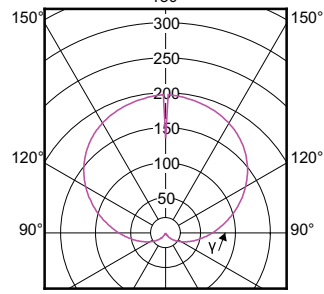

CorePro LEDbulb

Order Code	Full Product Name	Température maximale du boîtier (nom.)
49752400	CorePro LEDbulb ND 10.5-75W A60 E27 830	80 °C
57757800	CorePro LEDbulb ND 5.5-40W A60 E27 827	75 °C
57755400	CorePro LEDbulb ND 8-60W A60 E27 827	85 °C
57993000	CorePro LEDbulb ND 5-40W A60 E27 830	75 °C
57771400	CorePro LEDbulb ND 7.5-60W A60 E27 830	85 °C
49076100	CorePro LEDbulb ND 11-75W A60 E27 827	80 °C
49074700	CorePro LEDbulb ND 13-100W A60 E27 827	85 °C
57767700	CorePro LEDbulb ND 13-100W A60 E27 830	85 °C
81451200	CorePro LED Stick ND 9.5-68W T38 E27 830	85 °C
81453600	CorePro LED Stick ND 9.5-75W T38 E27 840	85 °C
66062800	CorePro LEDbulb D 5-40W A60 E27 927	70 °C
66064200	CorePro LEDbulb D 8.5-60W A60 E27 927	85 °C
66066600	CorePro LEDbulb D 10.5-75W A60 E27 927	90 °C
66068000	CorePro LEDbulb D 13-100W A60 E27 927	90 °C