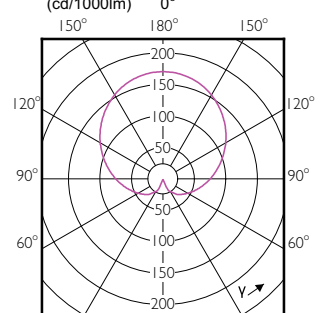

CorePro LEDbulb

Order Code	Full Product Name	Température maximale du boîtier (nom.)
49752400	CorePro LEDbulb ND 10.5-75W A60 E27 830	80 °C
57757800	CorePro LEDbulb ND 5.5-40W A60 E27 827	75 °C
57755400	CorePro LEDbulb ND 8-60W A60 E27 827	85 °C
57993000	CorePro LEDbulb ND 5-40W A60 E27 830	75 °C
57771400	CorePro LEDbulb ND 7.5-60W A60 E27 830	85 °C
49076100	CorePro LEDbulb ND 11-75W A60 E27 827	80 °C
49074700	CorePro LEDbulb ND 13-100W A60 E27 827	85 °C
57767700	CorePro LEDbulb ND 13-100W A60 E27 830	85 °C
81451200	CorePro LED Stick ND 9.5-68W T38 E27 830	85 °C
81453600	CorePro LED Stick ND 9.5-75W T38 E27 840	85 °C
66062800	CorePro LEDbulb D 5-40W A60 E27 927	70 °C
66064200	CorePro LEDbulb D 8.5-60W A60 E27 927	85 °C
66066600	CorePro LEDbulb D 10.5-75W A60 E27 927	90 °C
66068000	CorePro LEDbulb D 13-100W A60 E27 927	90 °C