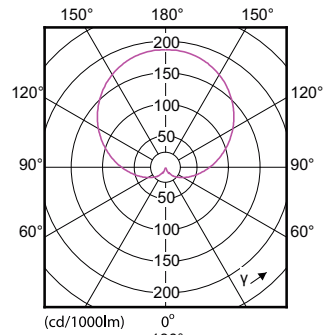

CorePro LEDbulb

Order Code	Full Product Name	Température maximale du boîtier (nom.)
49752400	CorePro LEDbulb ND 10.5-75W A60 E27 830	80 °C
57757800	CorePro LEDbulb ND 5.5-40W A60 E27 827	75 °C
57755400	CorePro LEDbulb ND 8-60W A60 E27 827	85 °C
57993000	CorePro LEDbulb ND 5-40W A60 E27 830	75 °C
57771400	CorePro LEDbulb ND 7.5-60W A60 E27 830	85 °C
49076100	CorePro LEDbulb ND 11-75W A60 E27 827	80 °C
49074700	CorePro LEDbulb ND 13-100W A60 E27 827	85 °C
57767700	CorePro LEDbulb ND 13-100W A60 E27 830	85 °C
81451200	CorePro LED Stick ND 9.5-68W T38 E27 830	85 °C
81453600	CorePro LED Stick ND 9.5-75W T38 E27 840	85 °C
66062800	CorePro LEDbulb D 5-40W A60 E27 927	70 °C
66064200	CorePro LEDbulb D 8.5-60W A60 E27 927	85 °C
66066600	CorePro LEDbulb D 10.5-75W A60 E27 927	90 °C
66068000	CorePro LEDbulb D 13-100W A60 E27 927	90 °C