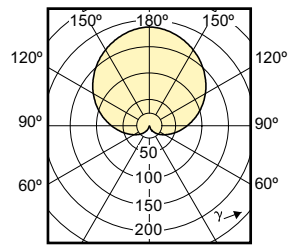

CorePro LEDbulb

Order Code	Full Product Name	Température maximale du boîtier (nom.)
49752400	CorePro LEDbulb ND 10.5-75W A60 E27 830	80 °C
57757800	CorePro LEDbulb ND 5.5-40W A60 E27 827	75 °C
57755400	CorePro LEDbulb ND 8-60W A60 E27 827	85 °C
57993000	CorePro LEDbulb ND 5-40W A60 E27 830	75 °C
57771400	CorePro LEDbulb ND 7.5-60W A60 E27 830	85 °C
49076100	CorePro LEDbulb ND 11-75W A60 E27 827	80 °C
49074700	CorePro LEDbulb ND 13-100W A60 E27 827	85 °C
57767700	CorePro LEDbulb ND 13-100W A60 E27 830	85 °C
81451200	CorePro LED Stick ND 9.5-68W T38 E27 830	85 °C
81453600	CorePro LED Stick ND 9.5-75W T38 E27 840	85 °C
66062800	CorePro LEDbulb D 5-40W A60 E27 927	70 °C
66064200	CorePro LEDbulb D 8.5-60W A60 E27 927	85 °C
66066600	CorePro LEDbulb D 10.5-75W A60 E27 927	90 °C
66068000	CorePro LEDbulb D 13-100W A60 E27 927	90 °C