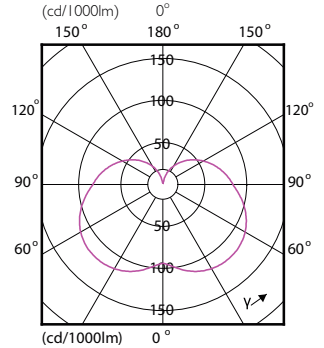

CorePro LEDbulb

Order Code	Full Product Name	Température maximale du boîtier (nom.)
49752400	CorePro LEDbulb ND 10.5-75W A60 E27 830	80 °C
57757800	CorePro LEDbulb ND 5.5-40W A60 E27 827	75 °C
57755400	CorePro LEDbulb ND 8-60W A60 E27 827	85 °C
57993000	CorePro LEDbulb ND 5-40W A60 E27 830	75 °C
57771400	CorePro LEDbulb ND 7.5-60W A60 E27 830	85 °C
49076100	CorePro LEDbulb ND 11-75W A60 E27 827	80 °C
49074700	CorePro LEDbulb ND 13-100W A60 E27 827	85 °C
57767700	CorePro LEDbulb ND 13-100W A60 E27 830	85 °C
81451200	CorePro LED Stick ND 9.5-68W T38 E27 830	85 °C
81453600	CorePro LED Stick ND 9.5-75W T38 E27 840	85 °C
66062800	CorePro LEDbulb D 5-40W A60 E27 927	70 °C
66064200	CorePro LEDbulb D 8.5-60W A60 E27 927	85 °C
66066600	CorePro LEDbulb D 10.5-75W A60 E27 927	90 °C
66068000	CorePro LEDbulb D 13-100W A60 E27 927	90 °C