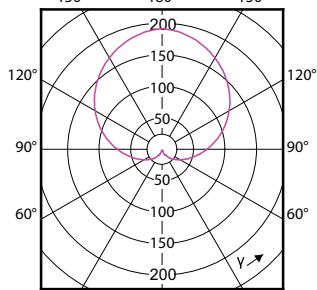

CorePro LEDbulb

Order Code	Full Product Name	Température maximale du boîtier (nom.)
49752400	CorePro LEDbulb ND 10.5-75W A60 E27 830	80 °C
57757800	CorePro LEDbulb ND 5.5-40W A60 E27 827	75 °C
57755400	CorePro LEDbulb ND 8-60W A60 E27 827	85 °C
57993000	CorePro LEDbulb ND 5-40W A60 E27 830	75 °C
57771400	CorePro LEDbulb ND 7.5-60W A60 E27 830	85 °C
49076100	CorePro LEDbulb ND 11-75W A60 E27 827	80 °C
49074700	CorePro LEDbulb ND 13-100W A60 E27 827	85 °C
57767700	CorePro LEDbulb ND 13-100W A60 E27 830	85 °C
81451200	CorePro LED Stick ND 9.5-68W T38 E27 830	85 °C
81453600	CorePro LED Stick ND 9.5-75W T38 E27 840	85 °C
66062800	CorePro LEDbulb D 5-40W A60 E27 927	70 °C
66064200	CorePro LEDbulb D 8.5-60W A60 E27 927	85 °C
66066600	CorePro LEDbulb D 10.5-75W A60 E27 927	90 °C
66068000	CorePro LEDbulb D 13-100W A60 E27 927	90 °C