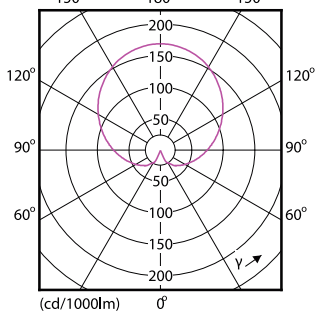

CorePro LEDbulb

Order Code	Full Product Name	Température maximale du boîtier (nom.)
49752400	CorePro LEDbulb ND 10.5-75W A60 E27 830	80 °C
57757800	CorePro LEDbulb ND 5.5-40W A60 E27 827	75 °C
57755400	CorePro LEDbulb ND 8-60W A60 E27 827	85 °C
57993000	CorePro LEDbulb ND 5-40W A60 E27 830	75 °C
57771400	CorePro LEDbulb ND 7.5-60W A60 E27 830	85 °C
49076100	CorePro LEDbulb ND 11-75W A60 E27 827	80 °C
49074700	CorePro LEDbulb ND 13-100W A60 E27 827	85 °C
57767700	CorePro LEDbulb ND 13-100W A60 E27 830	85 °C
81451200	CorePro LED Stick ND 9.5-68W T38 E27 830	85 °C
81453600	CorePro LED Stick ND 9.5-75W T38 E27 840	85 °C
66062800	CorePro LEDbulb D 5-40W A60 E27 927	70 °C
66064200	CorePro LEDbulb D 8.5-60W A60 E27 927	85 °C
66066600	CorePro LEDbulb D 10.5-75W A60 E27 927	90 °C
66068000	CorePro LEDbulb D 13-100W A60 E27 927	90 °C