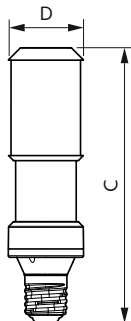

Lampes LED TrueForce pour éclairage public (voie publique – SON)

Schéma dimensionnel

Product	D	C
TrueForce LED Road 84-55W E40 730	71 mm	262 mm
TrueForce LED Road 120-68W E40 740	71 mm	262 mm
TrueForce LED Road 112-68W E40 730	71 mm	262 mm
TrueForce LED Road 90-55W E40 740	71 mm	262 mm

Normes et recommandations

Classe énergétique A++

Gestion et gradation

Intensité réglable Non

Caractéristiques électriques

Fréquence d'entrée 50 Hz

Heure de démarrage (nom.) 0,5 s

Caractéristiques générales

Durée de vie nominale (nom.) 50000 h

Cycle d'allumage 50000X

Photométries et Colorimétries

Indice de rendu des couleurs (nom.) 70

LLMF à la fin de la durée de vie nominale (nom.) 70 %

Matériaux et finitions

Finition de l'ampoule Transparent

Forme de l'ampoule Autre

Normes et recommandations

Order Code	Full Product Name	Consommation d'énergie kWh/1 000 h
81115300	TrueForce LED Road 55-35W E27 730	39 kWh
81117700	TrueForce LED Road 60-35W E27 740	39 kWh
63251900	TrueForce LED Road 40-25W E27 730	28 kWh
63253300	TrueForce LED Road 42-25W E27 740	28 kWh
63904400	TrueForce LED Road 84-55W E40 730	61 kWh
63906800	TrueForce LED Road 90-55W E40 740	61 kWh
63908200	TrueForce LED Road 112-68W E40 730	75 kWh
63910500	TrueForce LED Road 120-68W E40 740	75 kWh

Caractéristiques électriques

Order Code	Full Product Name	Tension (nom.)	Puissance équivalente	Puissance (valeur nominale)
81115300	TrueForce LED Road 55-35W E27 730	70-80 V	70 W	35 W
81117700	TrueForce LED Road 60-35W E27 740	70-80 V	70 W	35 W
63251900	TrueForce LED Road 40-25W E27 730	50-60 V	50 W	25 W
63253300	TrueForce LED Road 42-25W E27 740	50-60 V	50 W	25 W

Order Code	Full Product Name	Tension (nom.)	Puissance équivalente	Puissance (valeur nominale)
63904400	TrueForce LED Road 84-55W E40 730	88-98 V	100 W	55 W
63906800	TrueForce LED Road 90-55W E40 740	88-98 V	100 W	55 W
63908200	TrueForce LED Road 112-68W E40 730	80-90 V	-	68 W
63910500	TrueForce LED Road 120-68W E40 740	80-90 V	-	68 W

Caractéristiques générales