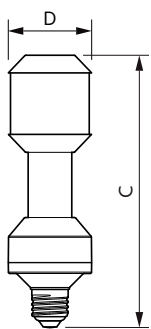

Schéma dimensionnel

Product	D	C
TrueForce LED Road 60-35W E27 740	61 mm	200 mm
TrueForce LED Road 55-35W E27 730	61 mm	200 mm
TrueForce LED Road 40-25W E27 730	61 mm	200 mm
TrueForce LED Road 42-25W E27 740	61 mm	200 mm