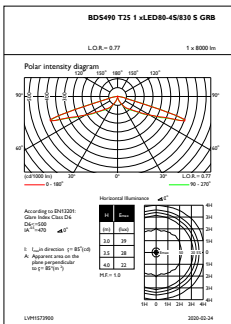

Maatschets

CityCharm BDS490/491

Fotometrische gegevens

OFPL1\_BDS490T251xLED80-4S830SGRB

OFPC1\_BDS490T251xLED80-4S830SGRB